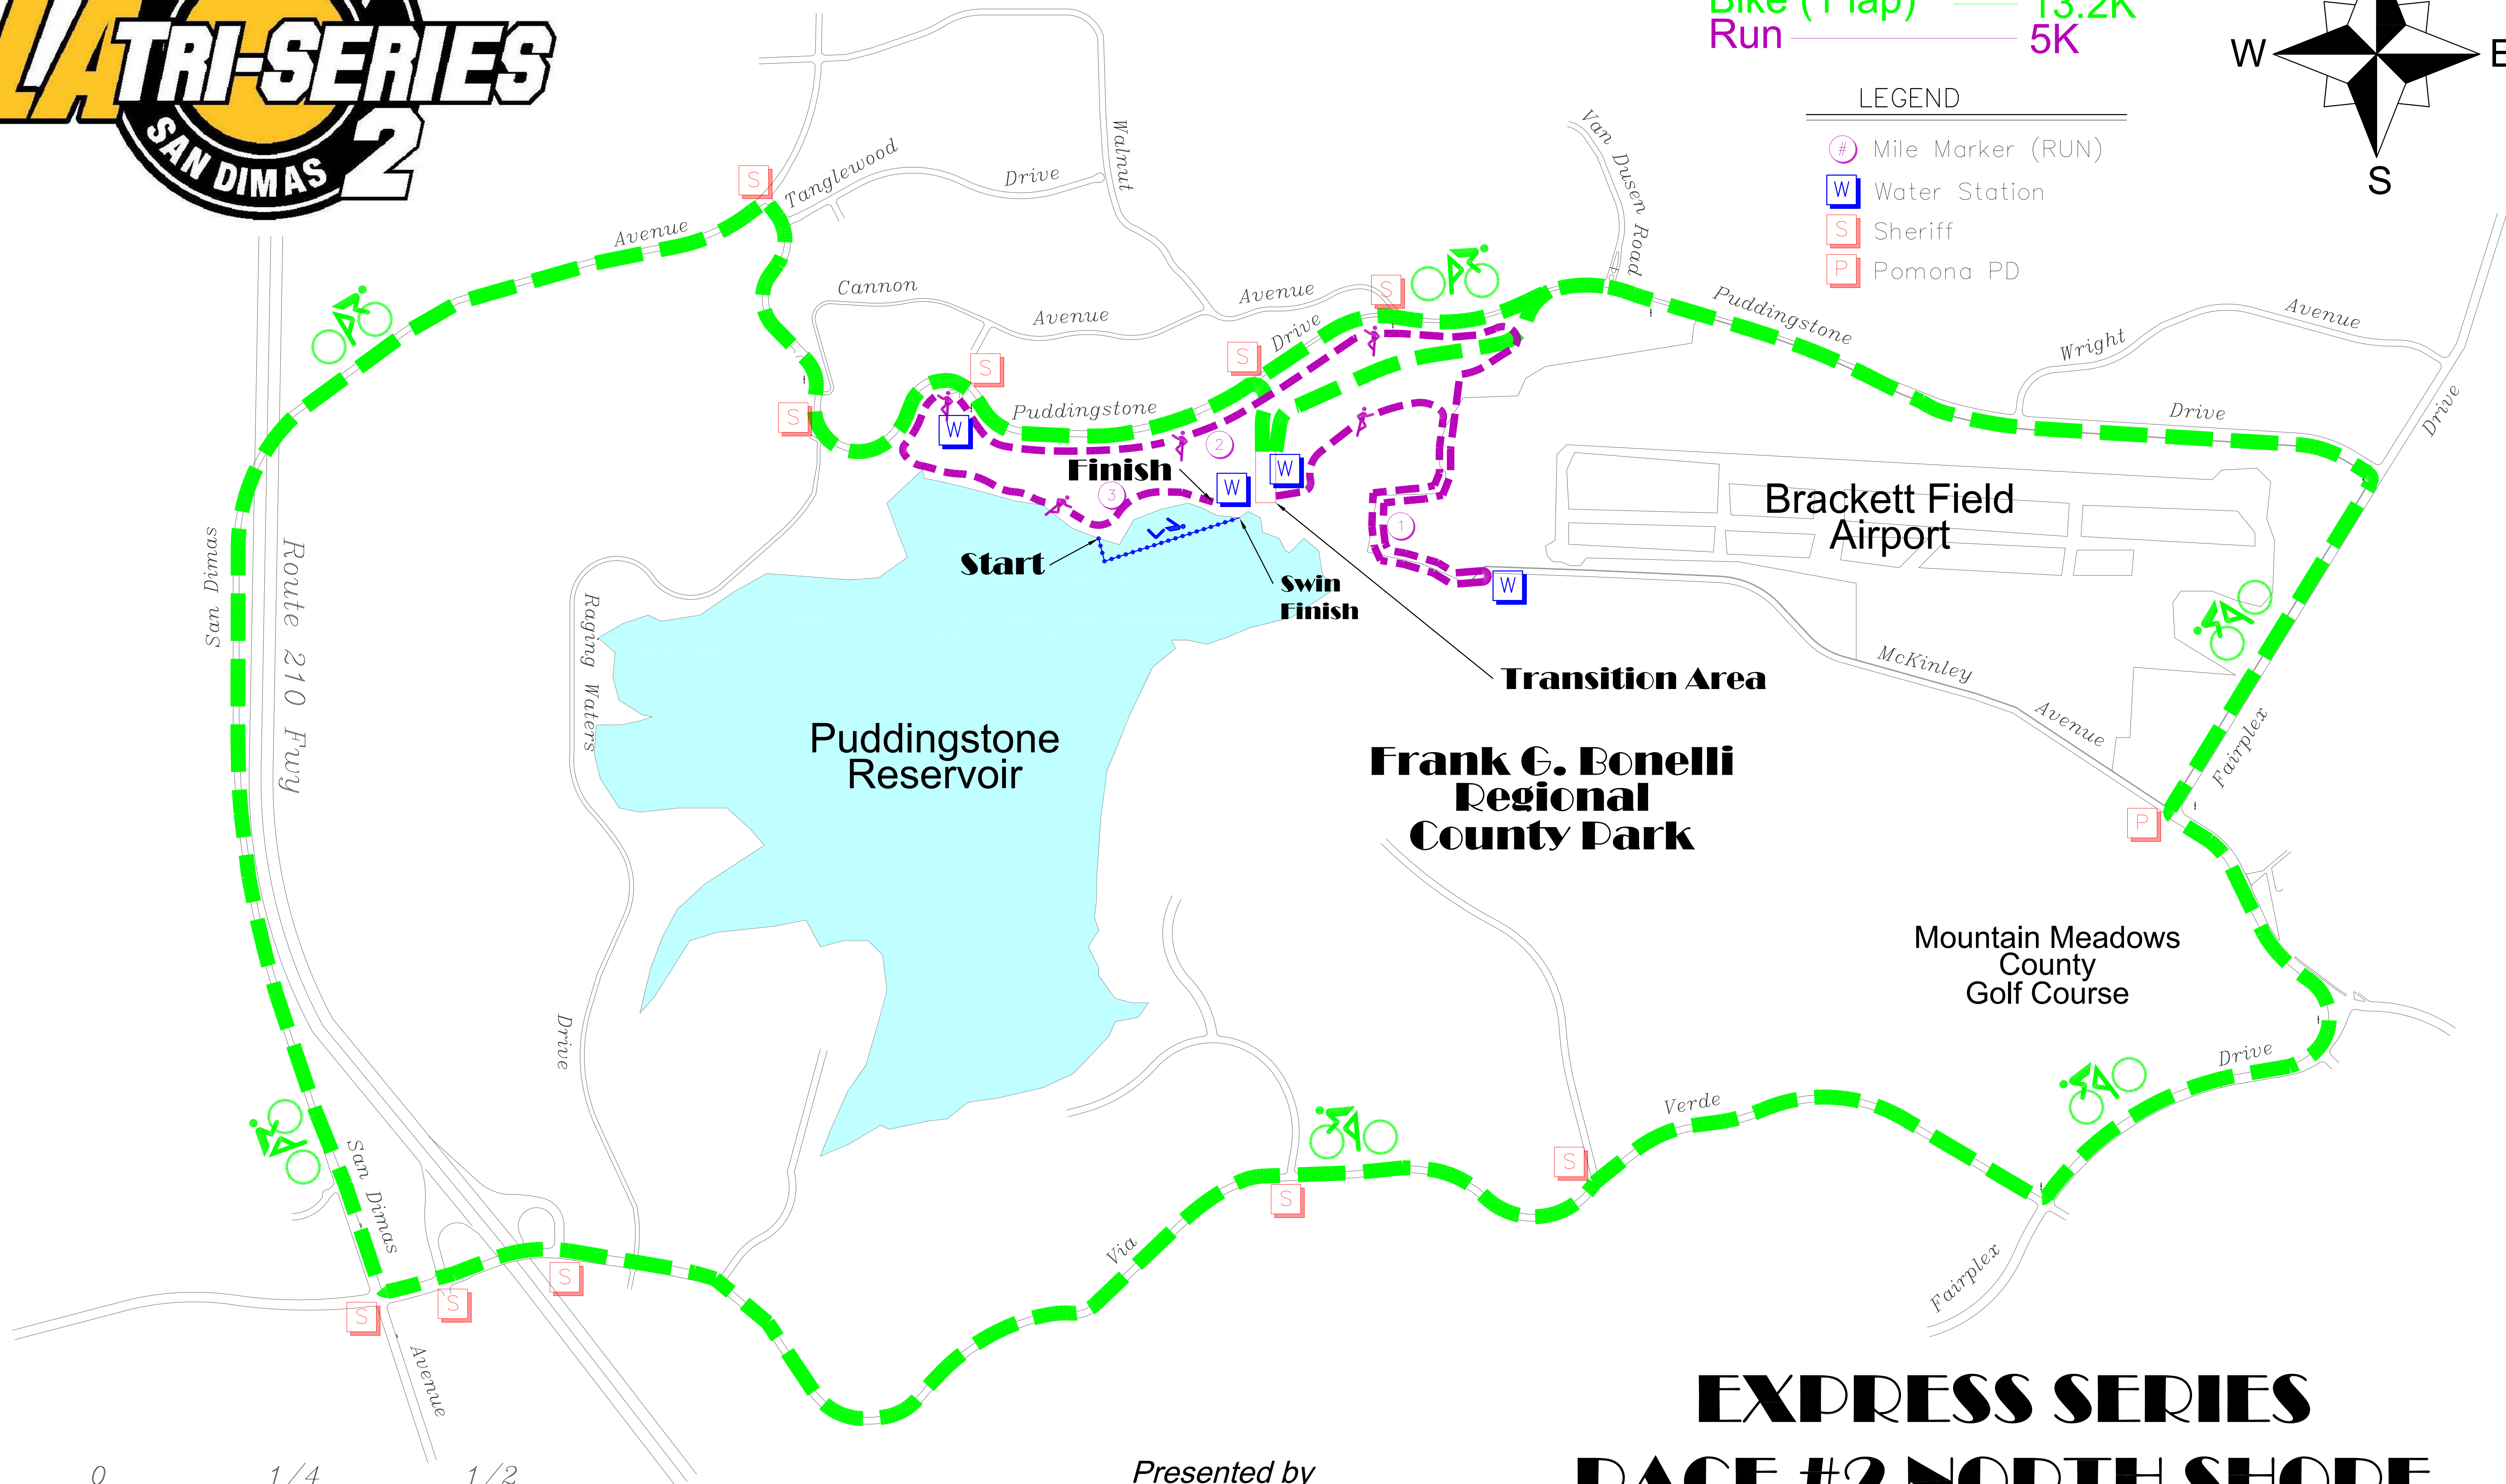

Course Legend:

Swim ——— 300M
 Bike (1 lap) ——— 13.2K
 Run ——— 5K

LEGEND

- # Mile Marker (RUN)
- W Water Station
- S Sheriff
- P Pomona PD

Presented by
TRIEVENTS
 INC.

EXPRESS SERIES RACE #2 NORTH SHORE (Bike 1 Lap)